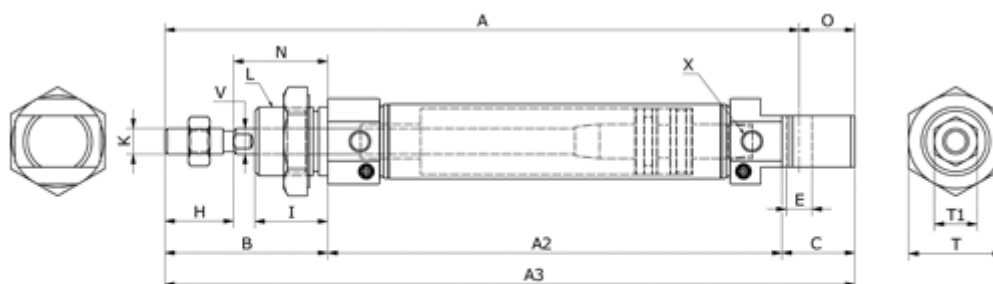

Data Sheet

Article number: 58MIC25S0060CAG

Description: Cylinder MIC-25x60-S-CA-G, Ø25x60
Double acting with cushin type - port 1/8"

Measures

A	= 126	I	= 22	V = 10
A2	= 65	K	= M10x1,25	X = 1/8"
A3	= 137	L	= M22x1,5	
B	= 50	N	= 28	
Bore diameter	= 25	O	= 11	
C	= 22	Stroke	= 60	
E	= 8	T	= 17	
HS	= 22	T1	= 29	